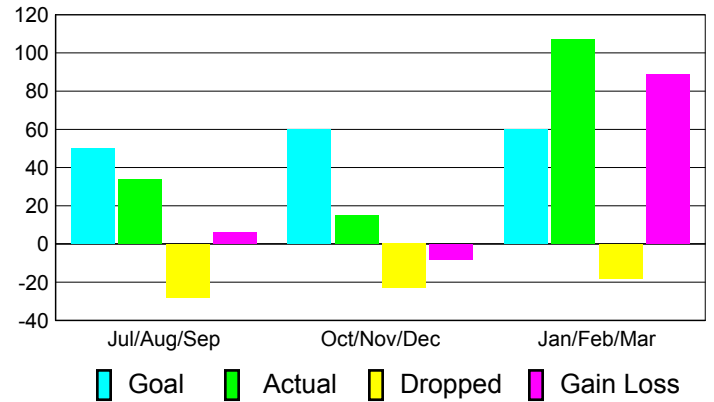

Membership Results 2010-2011

Goal, New, Dropped, Gain/Loss

Comparison of Membership Gain/Loss

Current Year Compared to the Previous Year