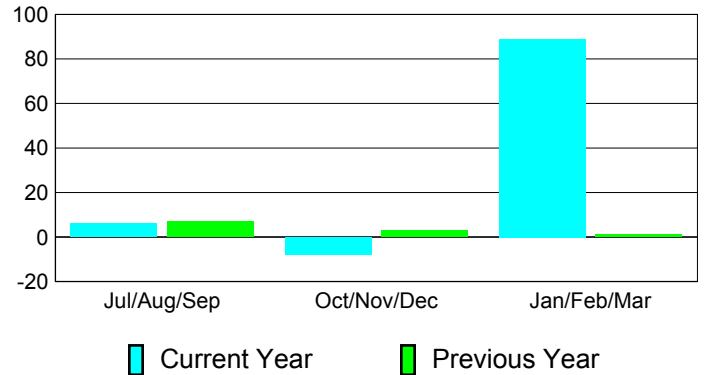

**Membership Results
2010-2011**

**Membership
2009-2010**

Month	Net Memb Goal	Actual New Memb	Actual Dropped Memb	Gain/Loss of Memb	Gain/Loss of Memb
Jul/Aug/Sep	50	34	-28	6	7
Oct/Nov/Dec	60	15	-23	-8	3
Jan/Feb/Mar	60	107	-18	89	1
Totals	170	156	-69	87	11

Membership Results 2010-2011

Goal, New, Dropped, Gain/Loss

Comparison of Membership Gain/Loss

Current Year Compared to the Previous Year

Gender Comparison 2010-2011

Jul/Aug/Sep

Oct/Nov/Dec

Jan/Feb/Mar